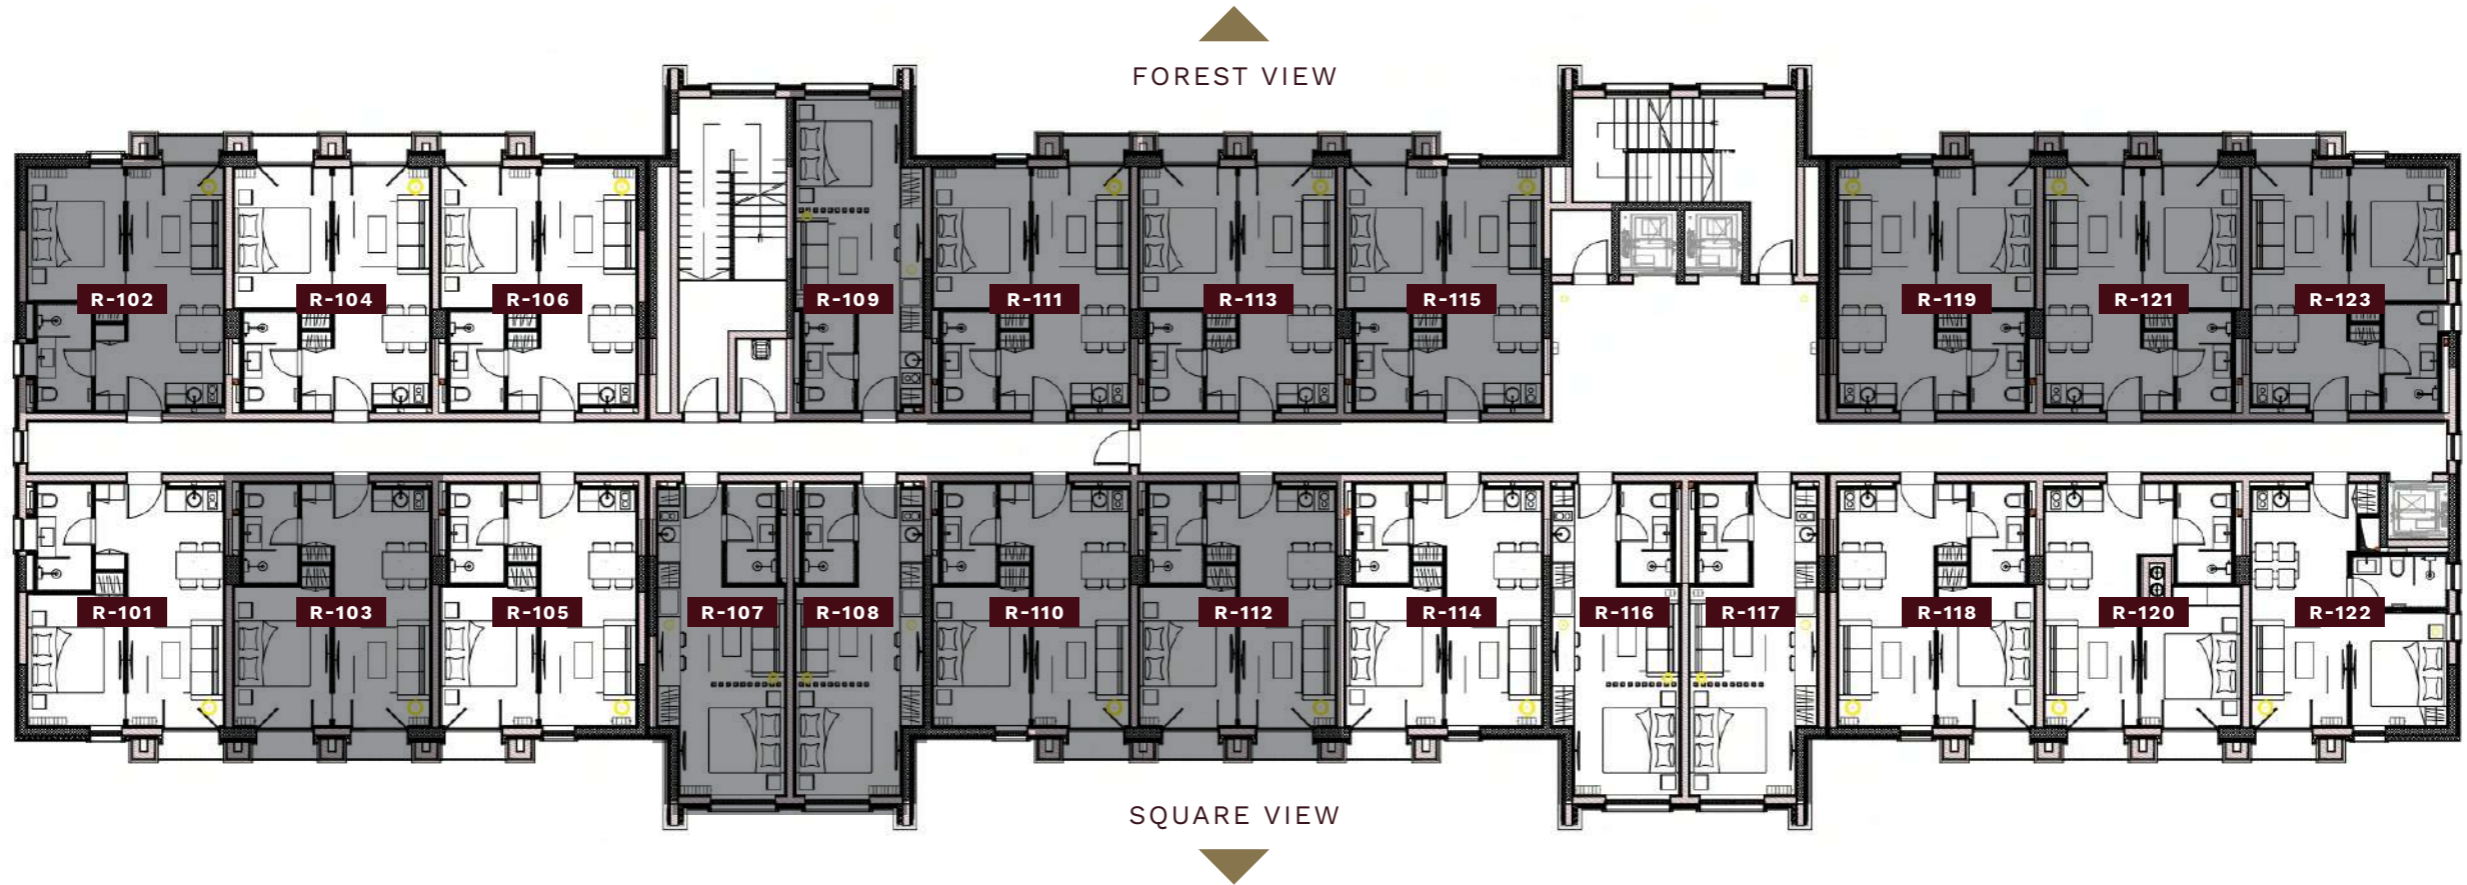

TYPE I

AVAILABLE UNITS
1

TOTAL SIZE
61.13m²

DESCRIPTION

Room	Size
Living room	21.71m ²
Bedroom	11.74m ²
Bathroom	4.42m ²
Bedroom	11.74m ²
Bathroom	4.42m ²
Terrace	7.10m ²

TYPE J

AVAILABLE UNITS
3

TOTAL SIZE
26.97m²

DESCRIPTION

Room	Size
Living room	19.90m²
Bathroom	4.87m²
Terrace	2.20m²

KOLAŠIN
VALLEYS
MONTENEGRO

Residences R | Floorplans

Ground Floor

RESIDENCE R-001	
1 BEDROOM	
TOTAL AREA (SQM)	34,79
VIEW	Square view
PRICE	€191.967

RESIDENCE R-003	
1 BEDROOM	
TOTAL AREA (SQM)	34,79
VIEW	Square view
PRICE	€191.967

RESIDENCE R-004	
1 BEDROOM	
TOTAL AREA (SQM)	35,68
VIEW	Forest view
PRICE	€196.329

RESIDENCE R-005	
1 BEDROOM	
TOTAL AREA (SQM)	33,9
VIEW	Square view
PRICE	€186.864

RESIDENCE R-006	
1 BEDROOM	
TOTAL AREA (SQM)	34,79
VIEW	Forest view
PRICE	€191.388

First Floor

RESIDENCE R-101	
1 BEDROOM	
TOTAL AREA (SQM)	35.02
VIEW	Square view
PRICE	€ 207,020

RESIDENCE R-104	
1 BEDROOM	
TOTAL AREA (SQM)	36.29
VIEW	Forest view
PRICE	€ 210,468