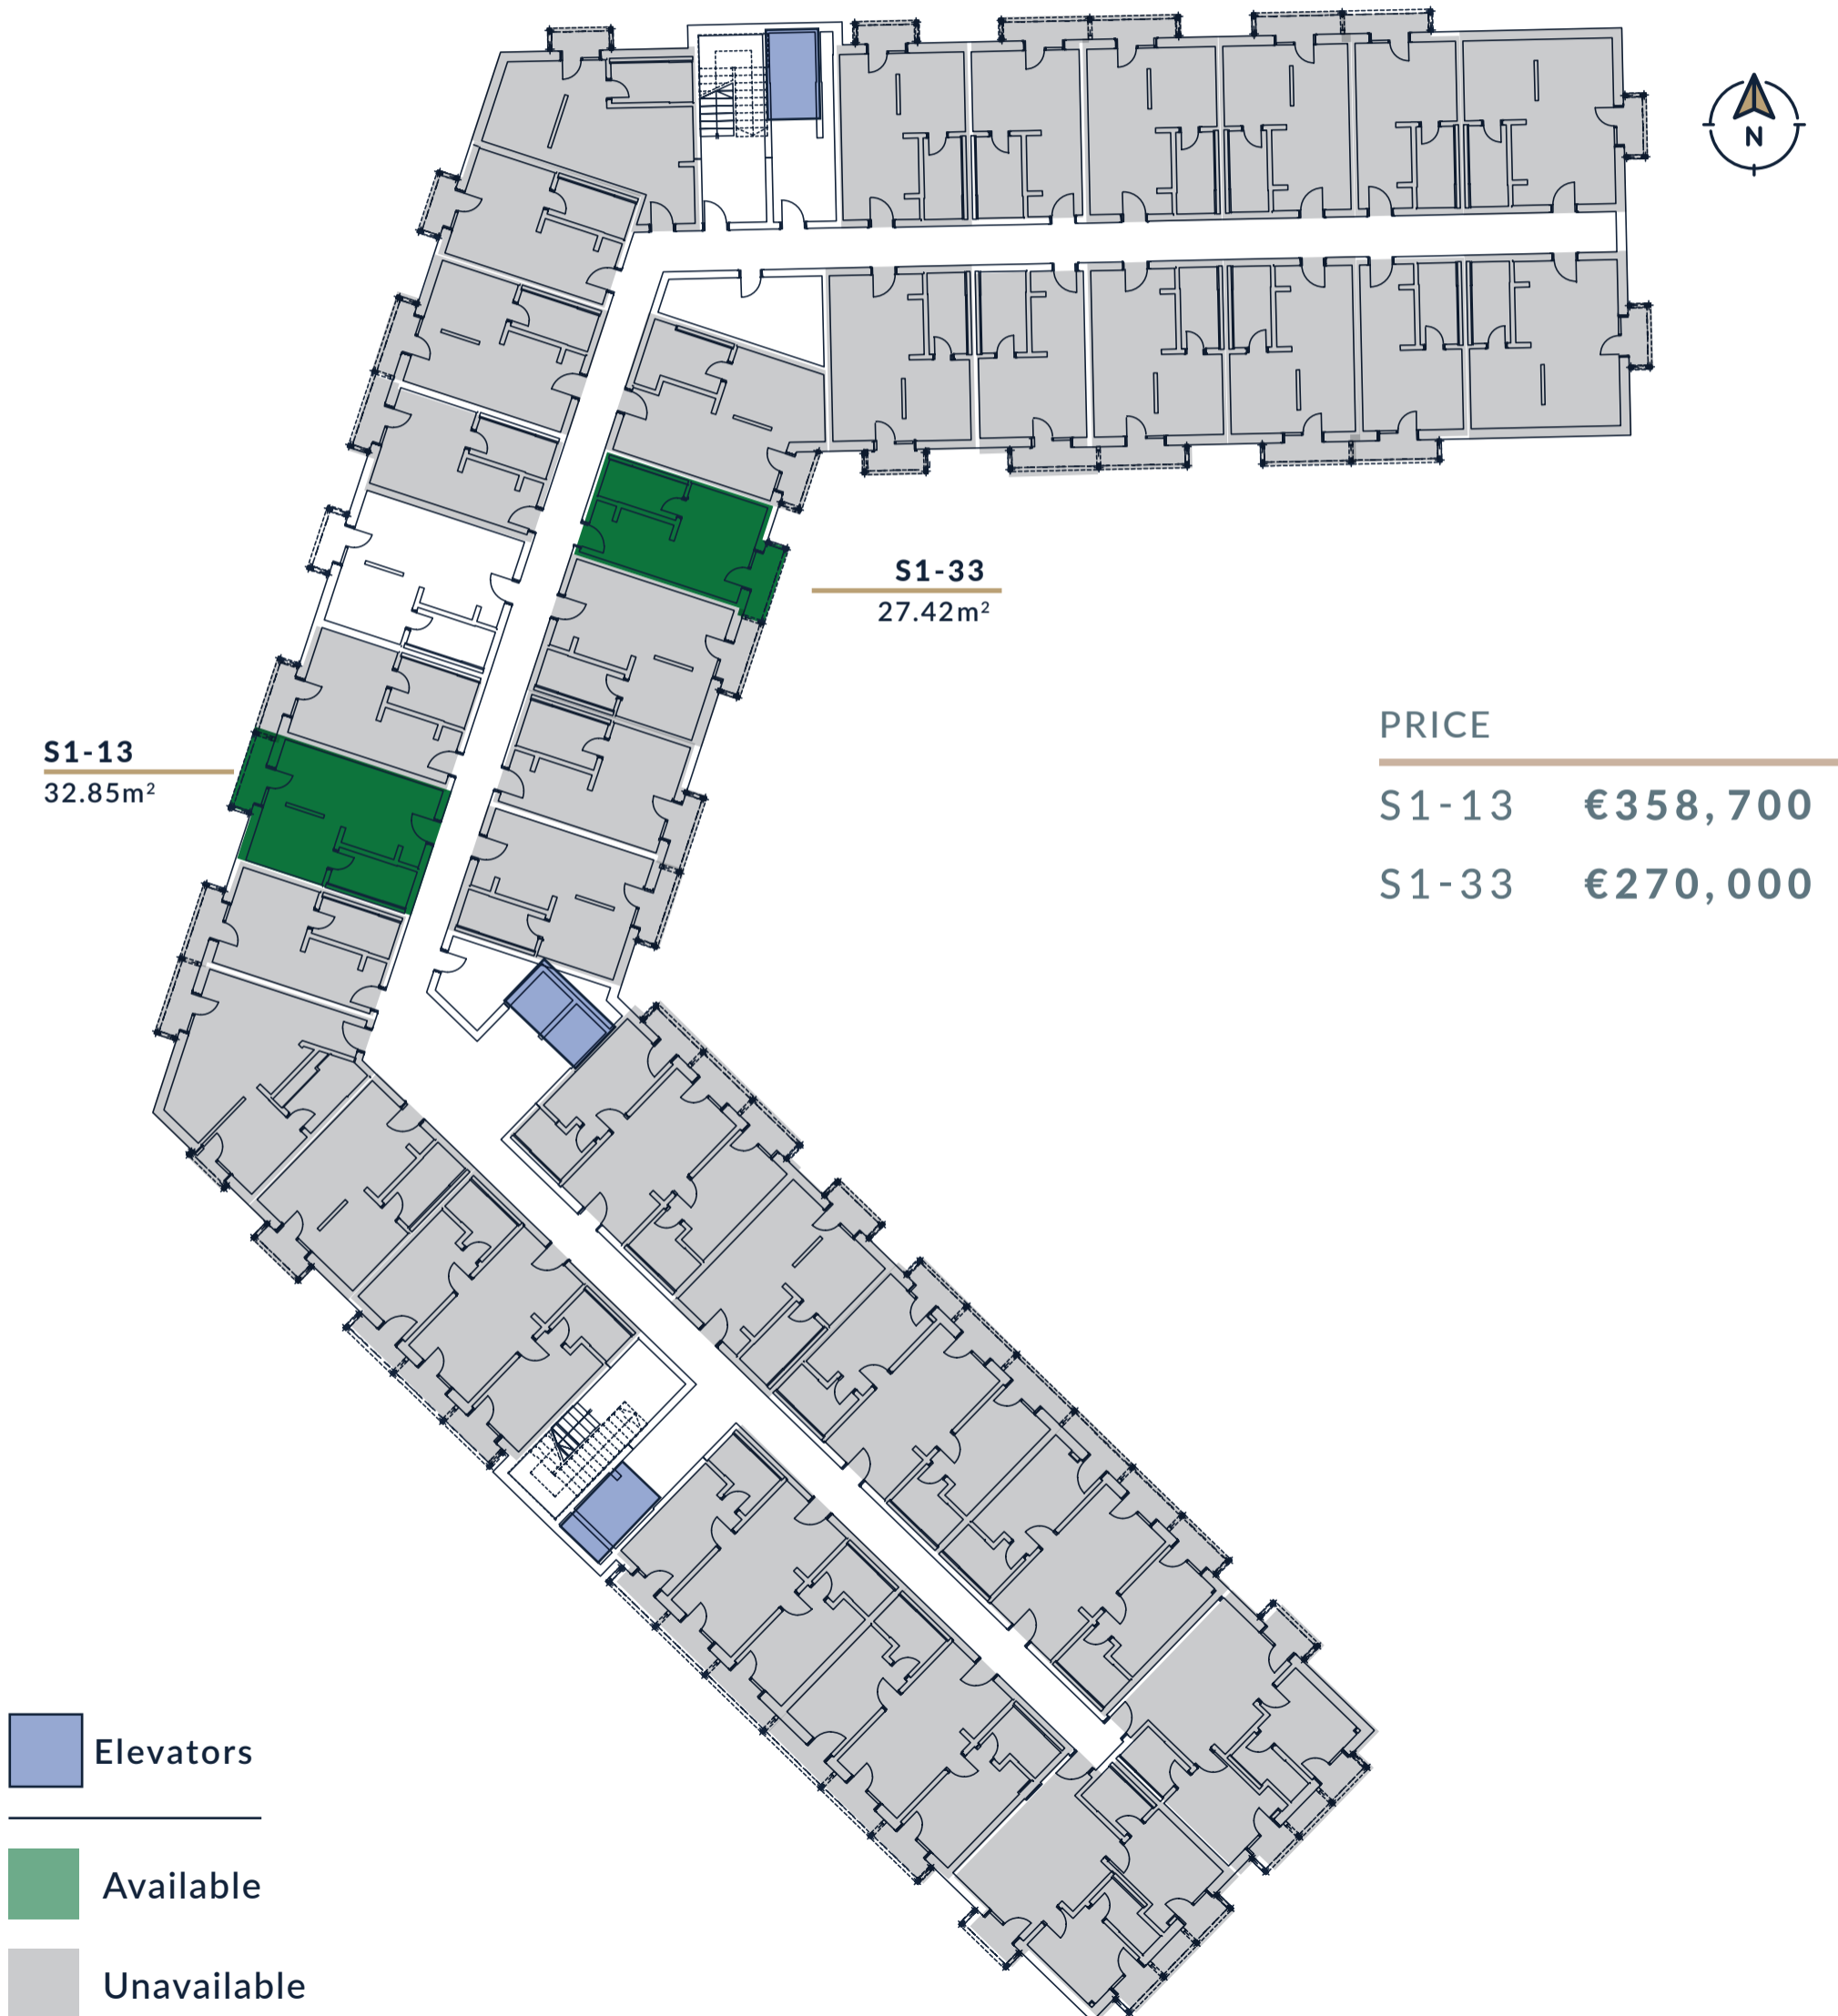

K16
PEAK

Swissotel Resort Kolašin
Hotel S

SALES PACKAGE

GROUND FLOOR

Total number of apartments 8

1ST FLOOR

Total number of apartments 36

2ND FLOOR