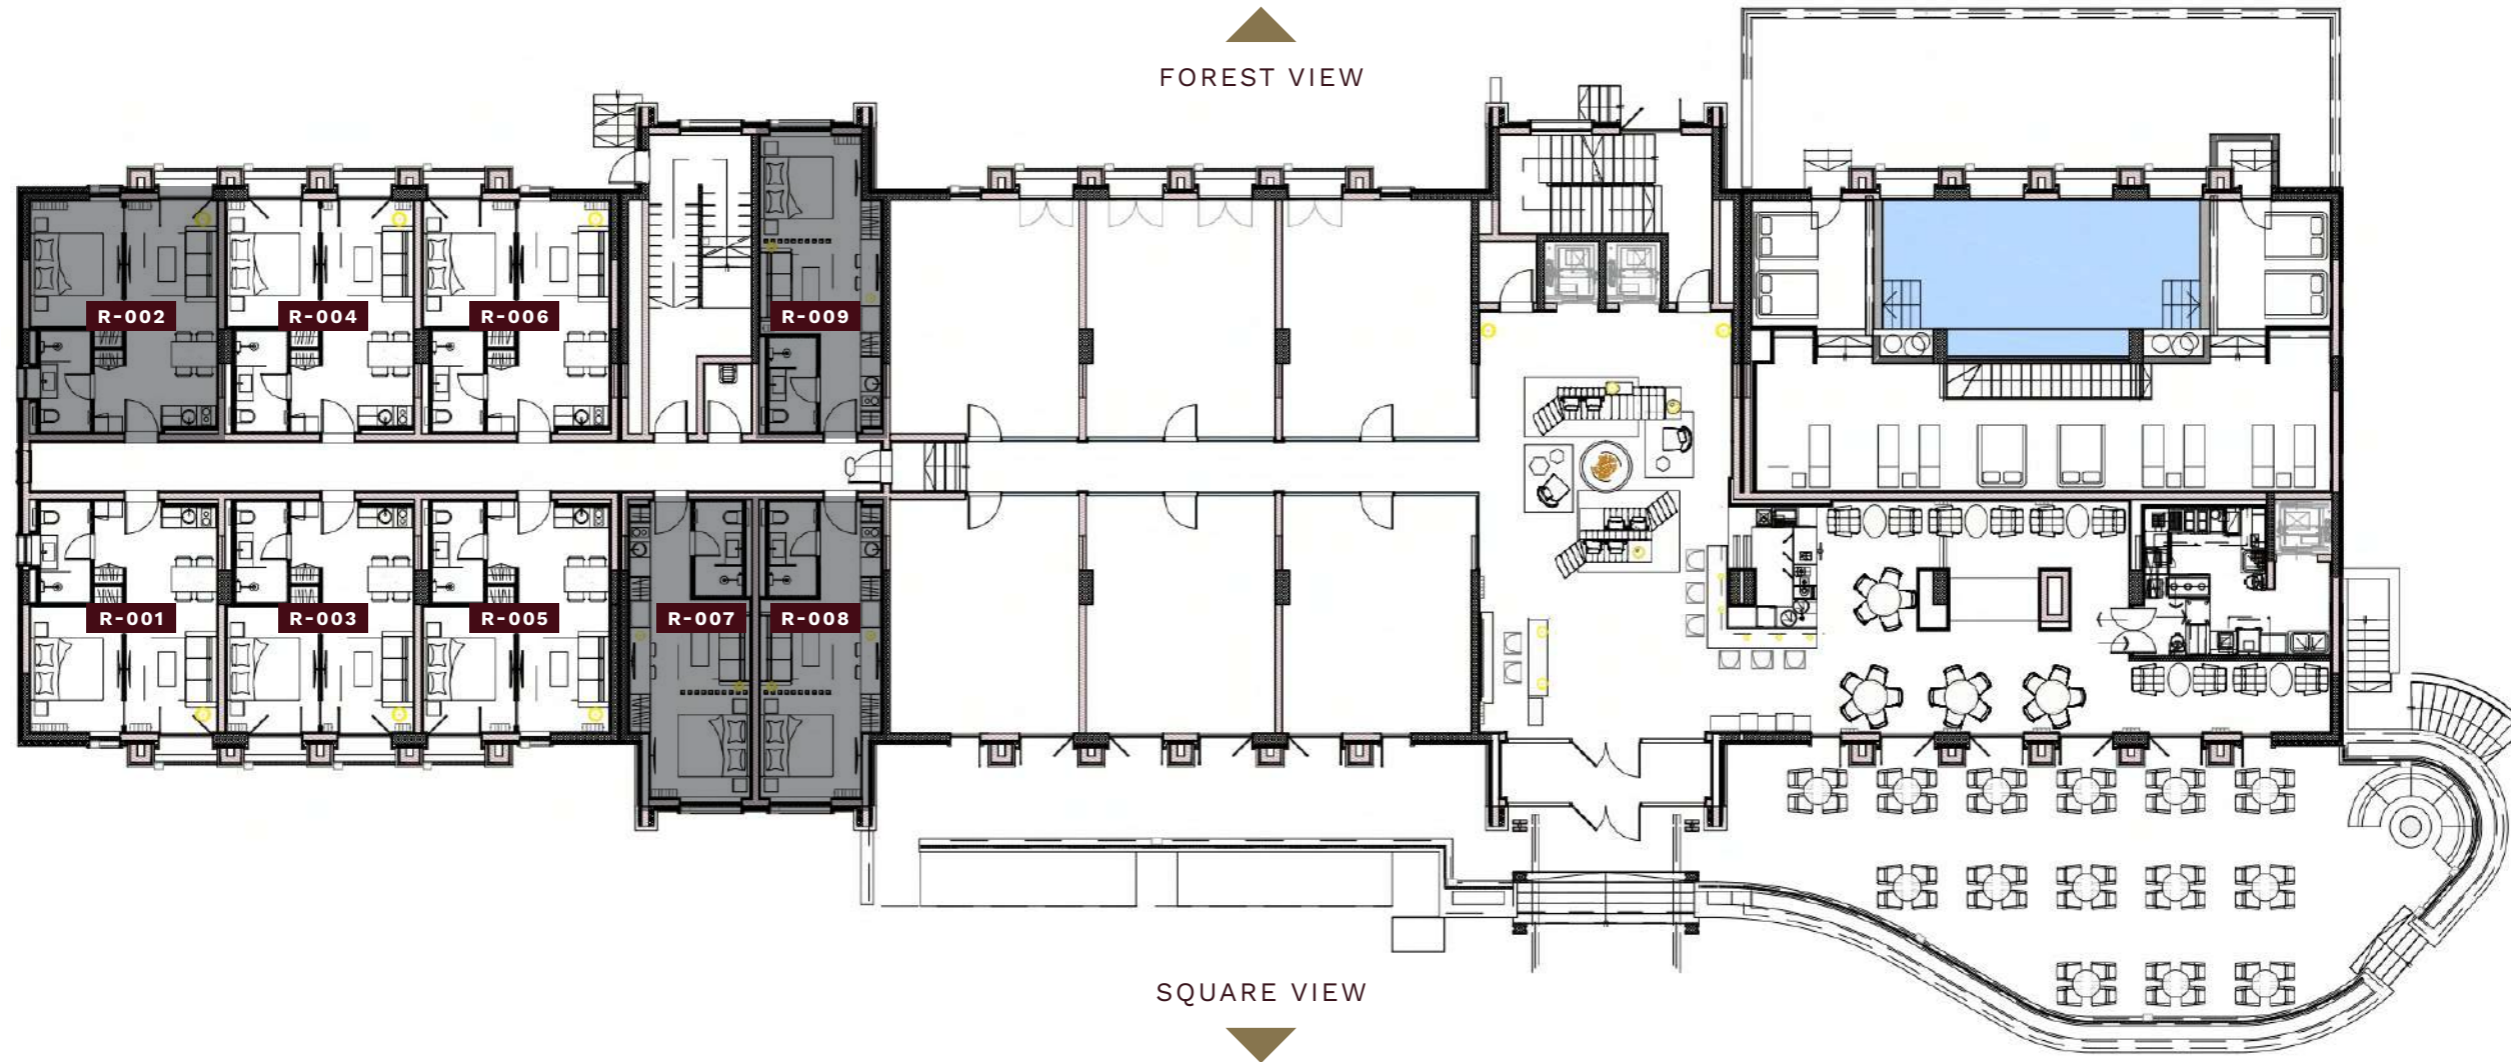

TYPE I

AVAILABLE UNITS
1

TOTAL SIZE
61.13m²

DESCRIPTION

Room	Size
Living room	21.71m ²
Bedroom	11.74m ²
Bathroom	4.42m ²
Bedroom	11.74m ²
Bathroom	4.42m ²
Terrace	7.10m ²

TYPE J

AVAILABLE UNITS
3

TOTAL SIZE
26.97m²

DESCRIPTION

Room	Size
Living room	19.90m²
Bathroom	4.87m²
Terrace	2.20m²

KOLAŠIN
VALLEYS
MONTENEGRO

Residences R | Floorplans

Ground Floor

RESIDENCE R-001	
1 BEDROOM	
TOTAL AREA (SQM)	34,79
VIEW	Square view
PRICE	€191.967