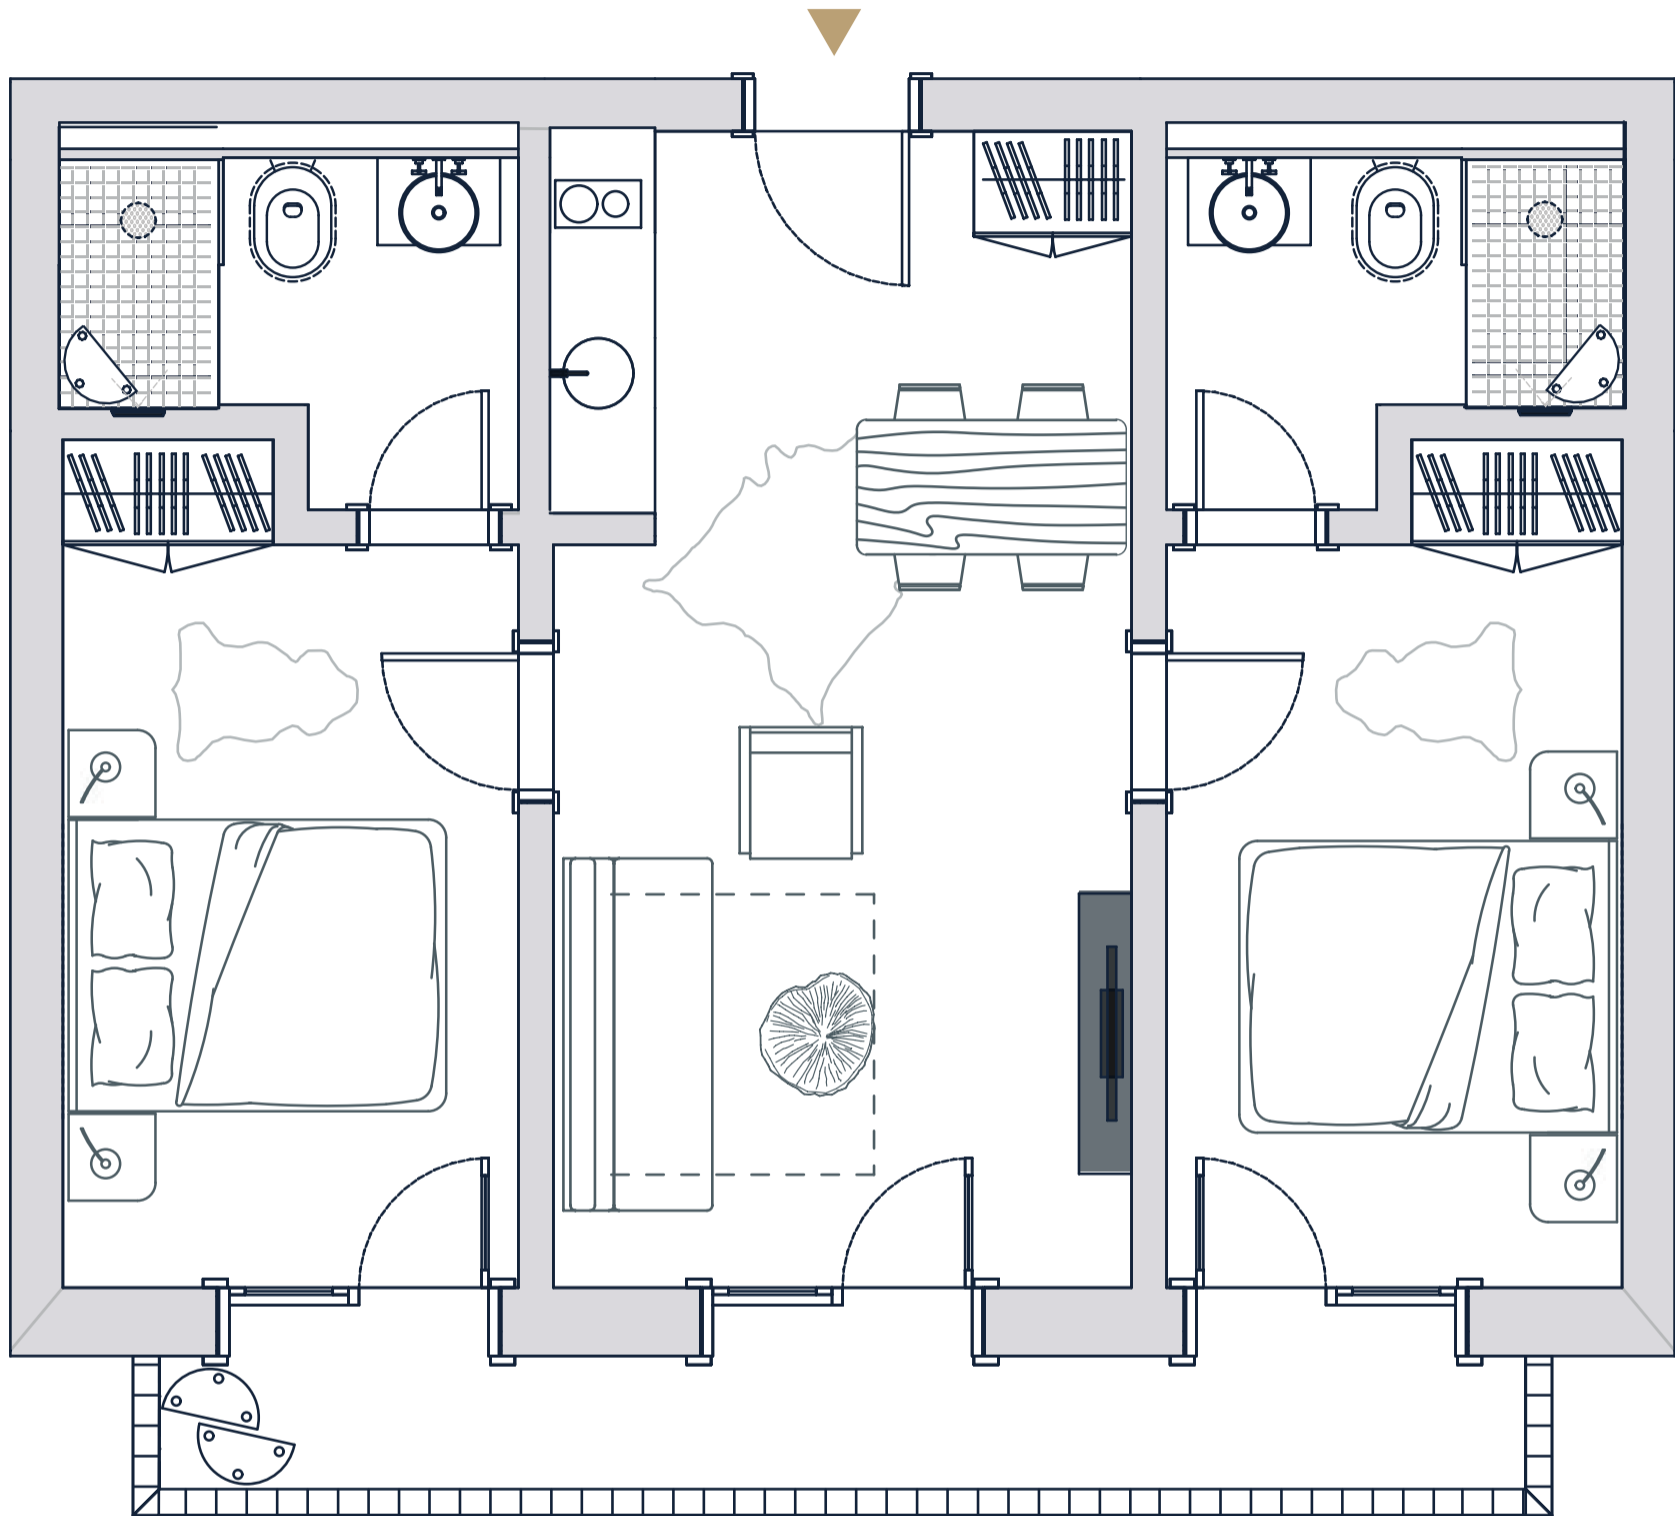

Room	Size
Living room	29.25m²
Bathroom	4.87m²
Terrace	1.75m²

TYPE G

NUMBER OF UNITS
1

TOTAL SIZE
58.55m²

DESCRIPTION

Room	Size
Living room	24.57m²
Bedroom	9.55m²
Bathroom	3.62m²
Bedroom	10.96m²
Bathroom	3.81m²
Terrace	4.29m²
Terrace	1.75m²

TYPE I

AVAILABLE UNITS
1

TOTAL SIZE
61.13m²

DESCRIPTION

Room	Size
Living room	21.71m ²
Bedroom	11.74m ²
Bathroom	4.42m ²
Bedroom	11.74m ²
Bathroom	4.42m ²
Terrace	7.10m ²

TYPE J

AVAILABLE UNITS
3

TOTAL SIZE
26.97m²