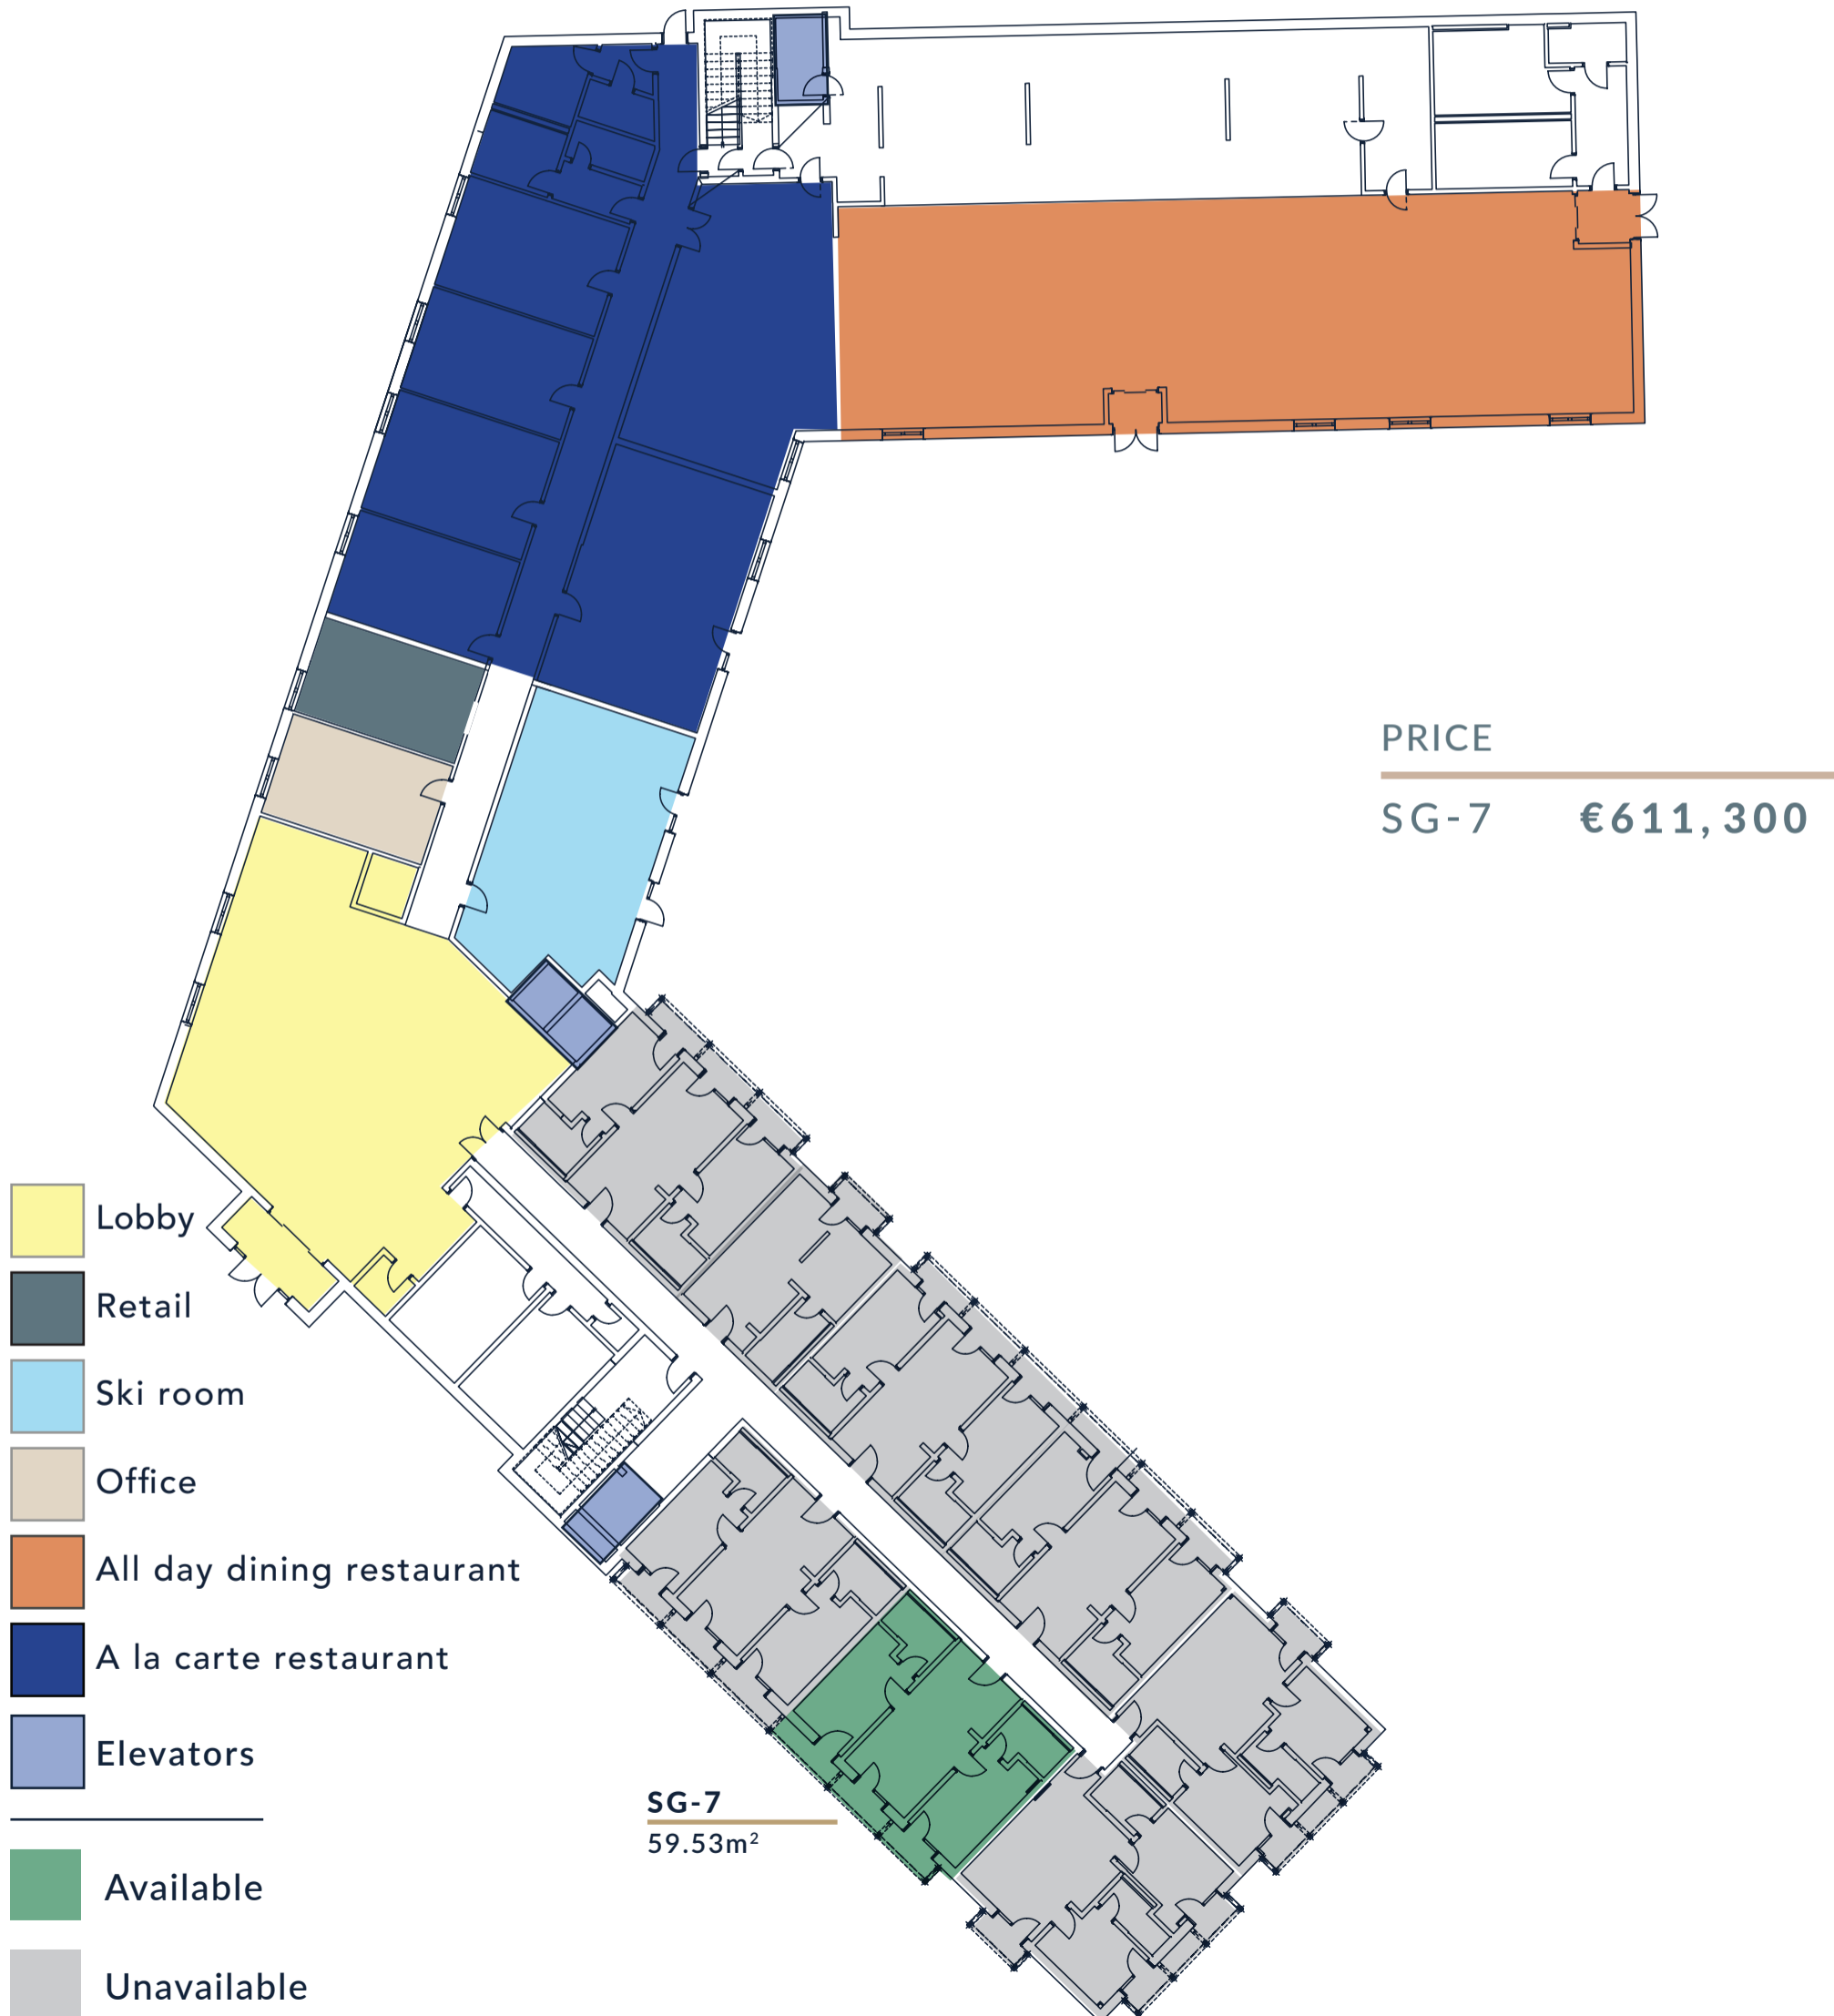

K16
PEAK

Swissotel Resort Kolašin
Hotel S

SALES PACKAGE

GROUND FLOOR

Total number of apartments 8

1ST FLOOR

Total number of apartments 36

2ND FLOOR