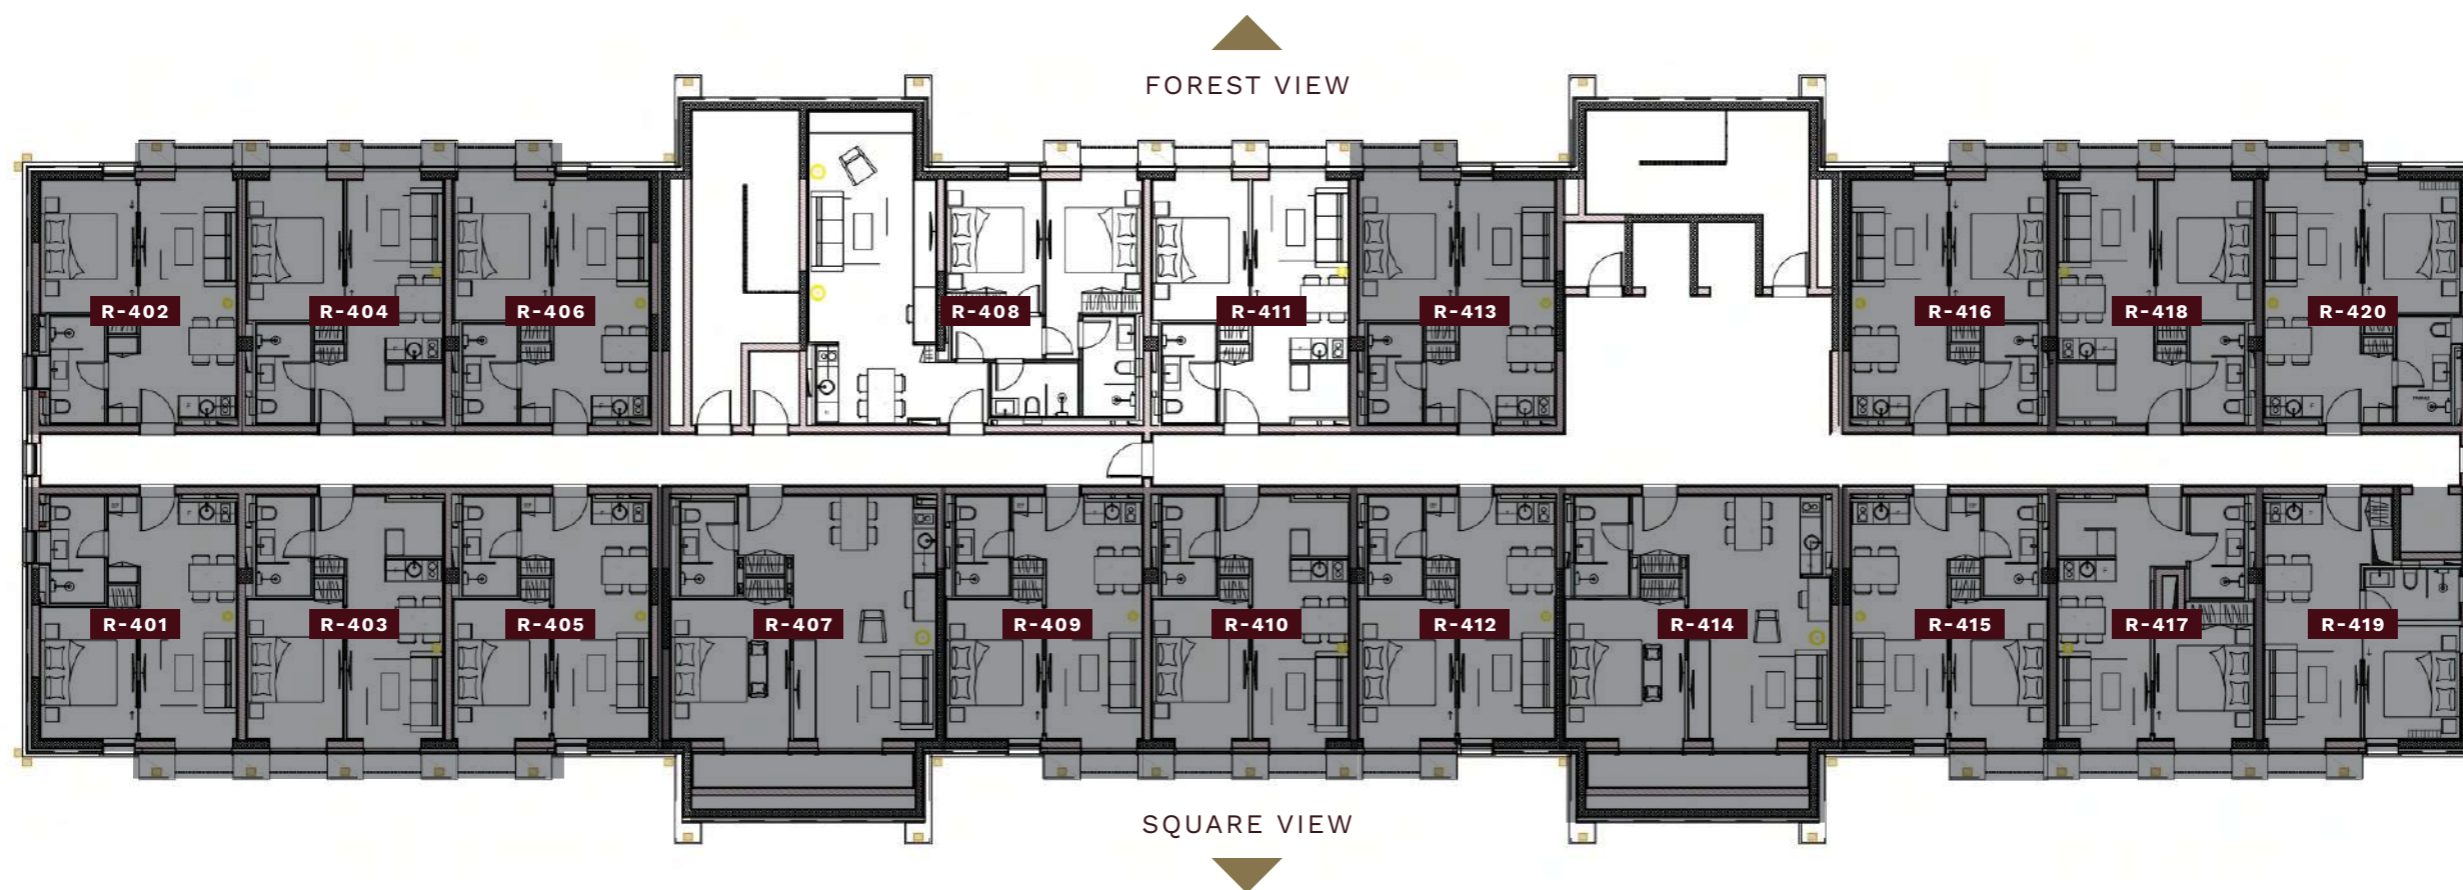

PRICE € 175,712

RESIDENCE R-319

1 BEDROOM

TOTAL AREA (SQM) 35.37

VIEW Forest view

PRICE € 219,309

RESIDENCE R-320

1 BEDROOM

TOTAL AREA (SQM) 34.98

VIEW Square view

PRICE € 219,860

Attic Floor

RESIDENCE R-408	
2 BEDROOM	
TOTAL AREA (SQM)	62.29
VIEW	Forest view
PRICE	€ 436,521

RESIDENCE R-411	
DUPLEX	
TOTAL AREA (SQM)	54,55
VIEW	Forest view
PRICE	€ 378,032