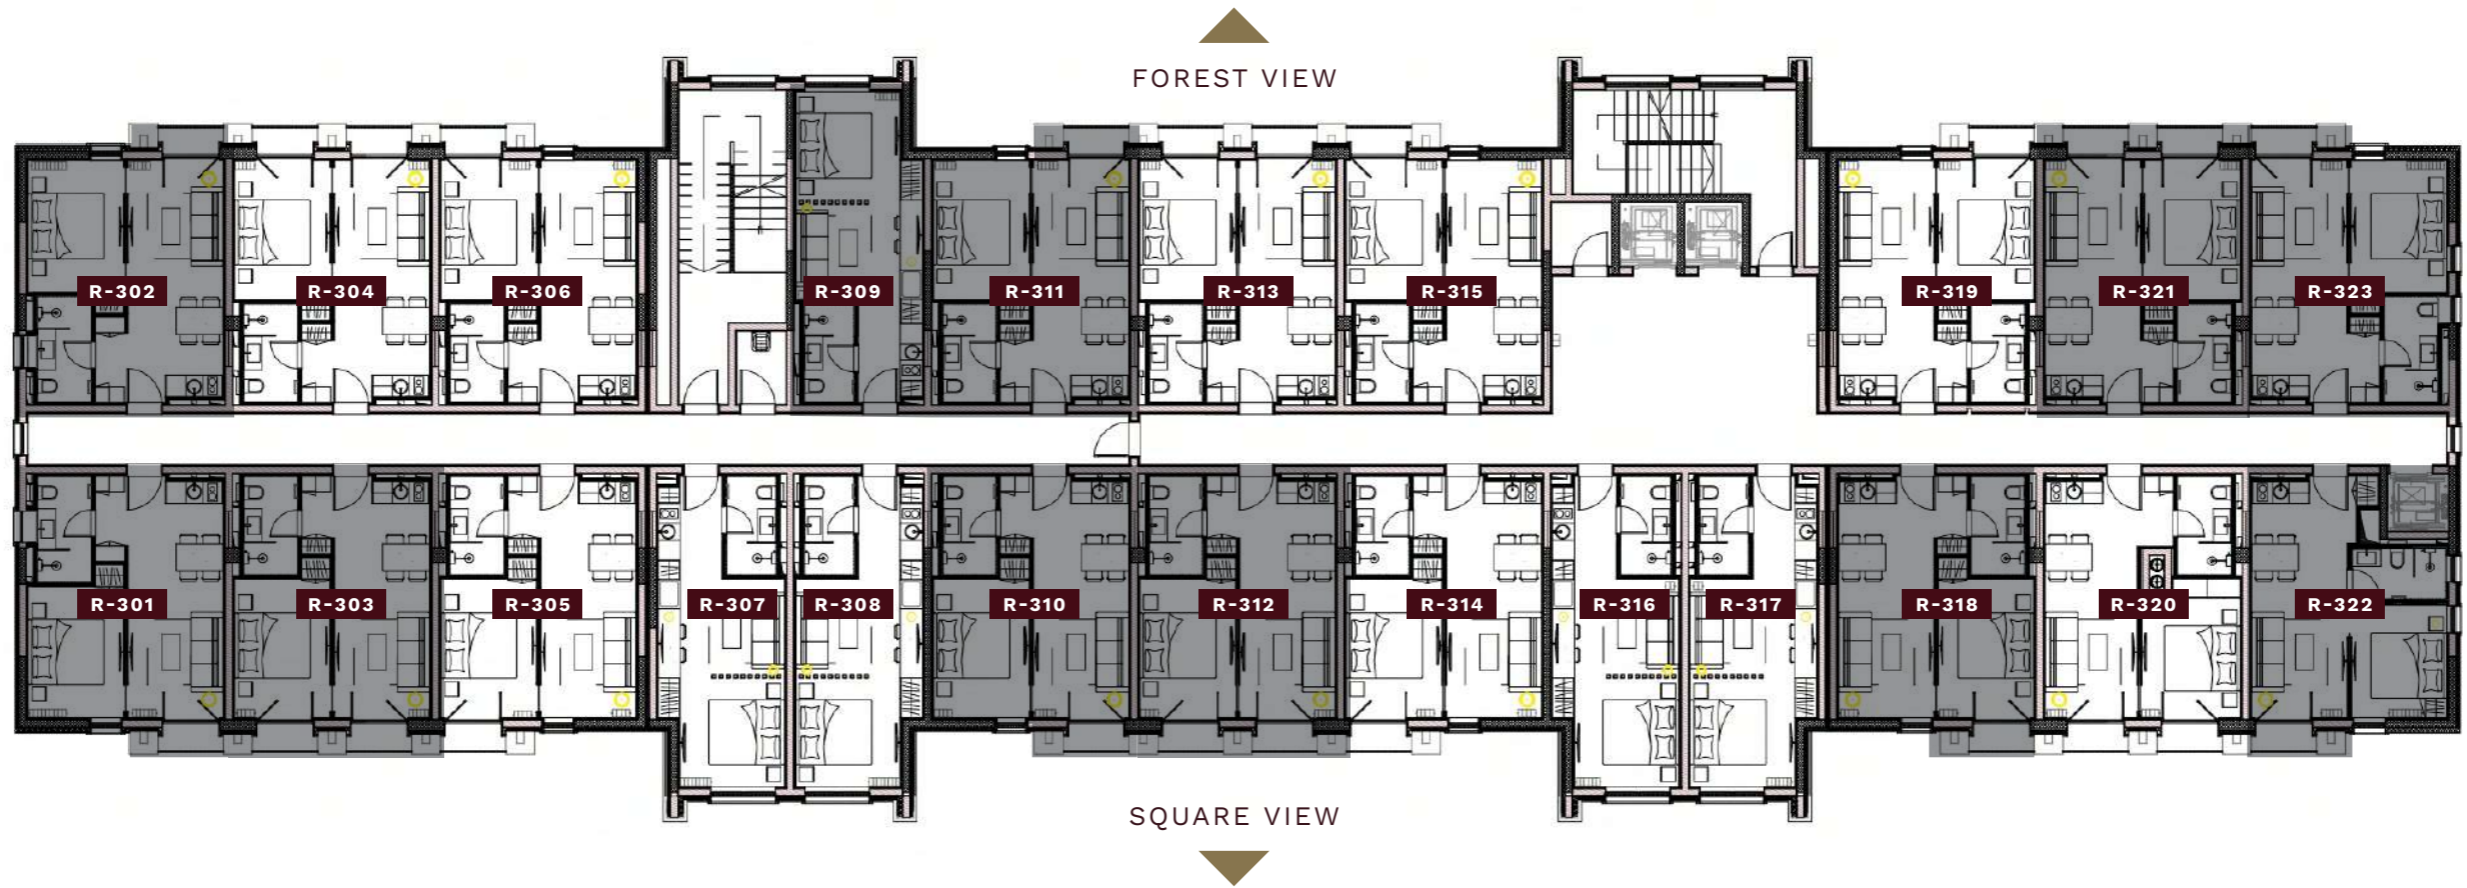

TOTAL AREA (SQM)	36.29
VIEW	Forest view
PRICE	€ 216,658

RESIDENCE R-218

1 BEDROOM

TOTAL AREA (SQM)	35.06
VIEW	Square view
PRICE	€ 213,273

RESIDENCE R-220

1 BEDROOM

TOTAL AREA (SQM)	34.99
VIEW	Square view
PRICE	€ 211,865

RESIDENCE R-221

1 BEDROOM

TOTAL AREA (SQM)	36.29
VIEW	Forest view
PRICE	€ 216,658

RESIDENCE R-222

1 BEDROOM

TOTAL AREA (SQM)	31.35
VIEW	Square view
PRICE	€ 190,554

Third Floor

RESIDENCE R-304

1 BEDROOM

TOTAL AREA (SQM) 36.29

VIEW Forest view

PRICE € 224,911

RESIDENCE R-305

1 BEDROOM

TOTAL AREA (SQM) 35.06

VIEW Square view