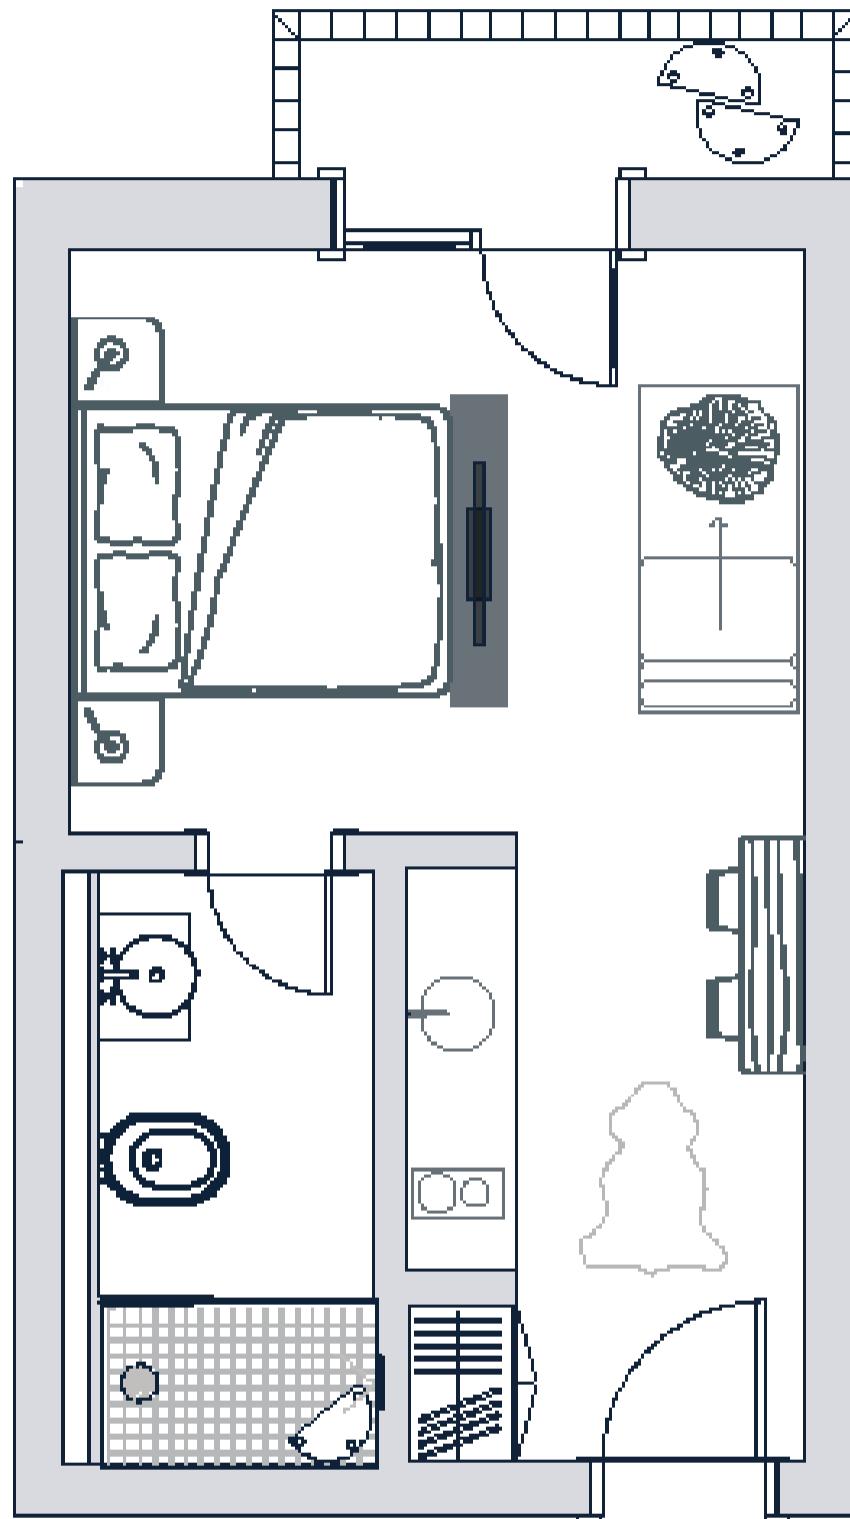

TYPE I

AVAILABLE UNITS
1

TOTAL SIZE
61.13m²

DESCRIPTION

Room	Size
Living room	21.71m ²
Bedroom	11.74m ²
Bathroom	4.42m ²
Bedroom	11.74m ²
Bathroom	4.42m ²
Terrace	7.10m ²

TYPE J

AVAILABLE UNITS
3

TOTAL SIZE
26.97m²