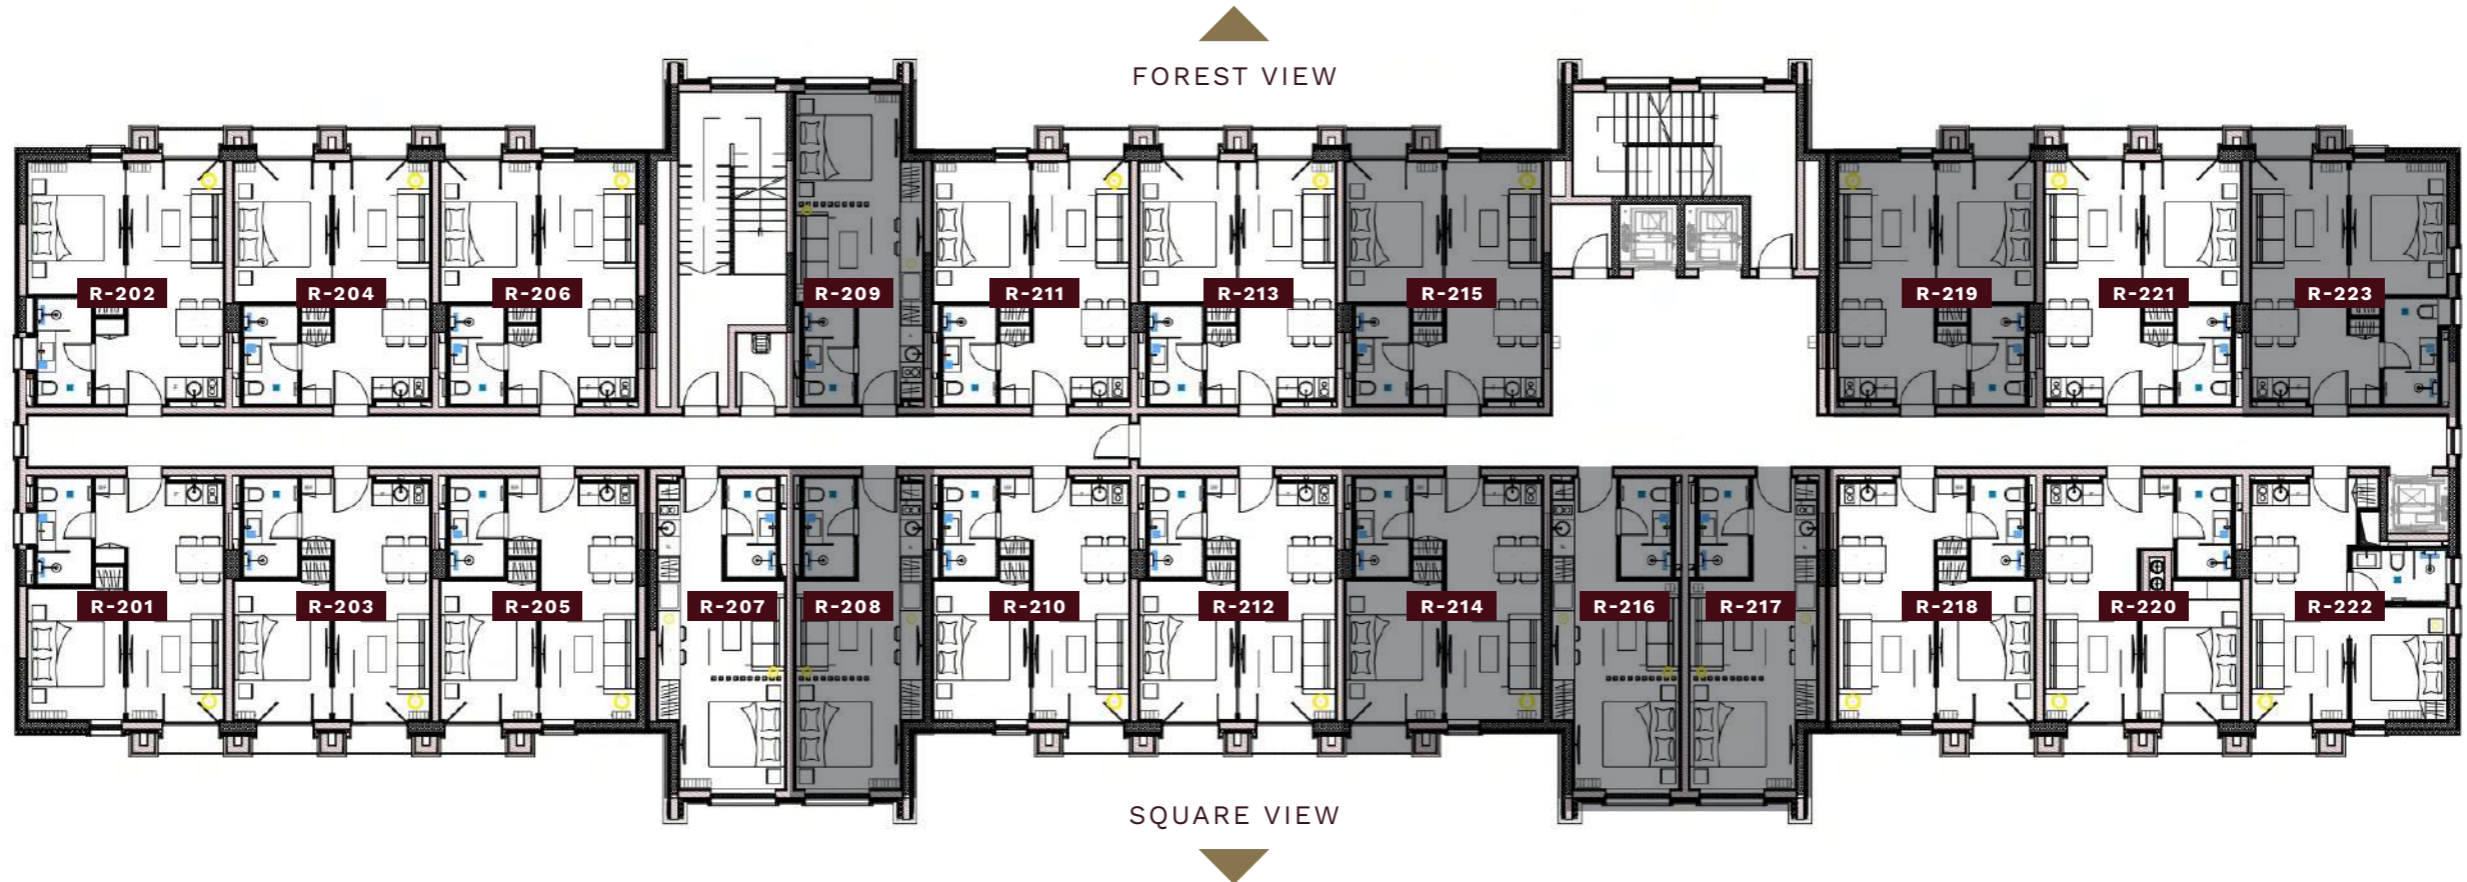

RESIDENCE R-116	
STUDIO	
TOTAL AREA (SQM)	27.53
VIEW	Square view
PRICE	€ 164,868

RESIDENCE R-117	
STUDIO	
TOTAL AREA (SQM)	27.56
VIEW	Square view
PRICE	€ 165,048

RESIDENCE R-118	
1 BEDROOM	
TOTAL AREA (SQM)	35.18
VIEW	Square view
PRICE	€ 207,318

RESIDENCE R-120	
1 BEDROOM	
TOTAL AREA (SQM)	34.98
VIEW	Square view
PRICE	€ 205,949

RESIDENCE R-122	
1 BEDROOM	
TOTAL AREA (SQM)	31.35
VIEW	Square view
PRICE	€ 186,068

Second Floor

RESIDENCE R-201

1 BEDROOM