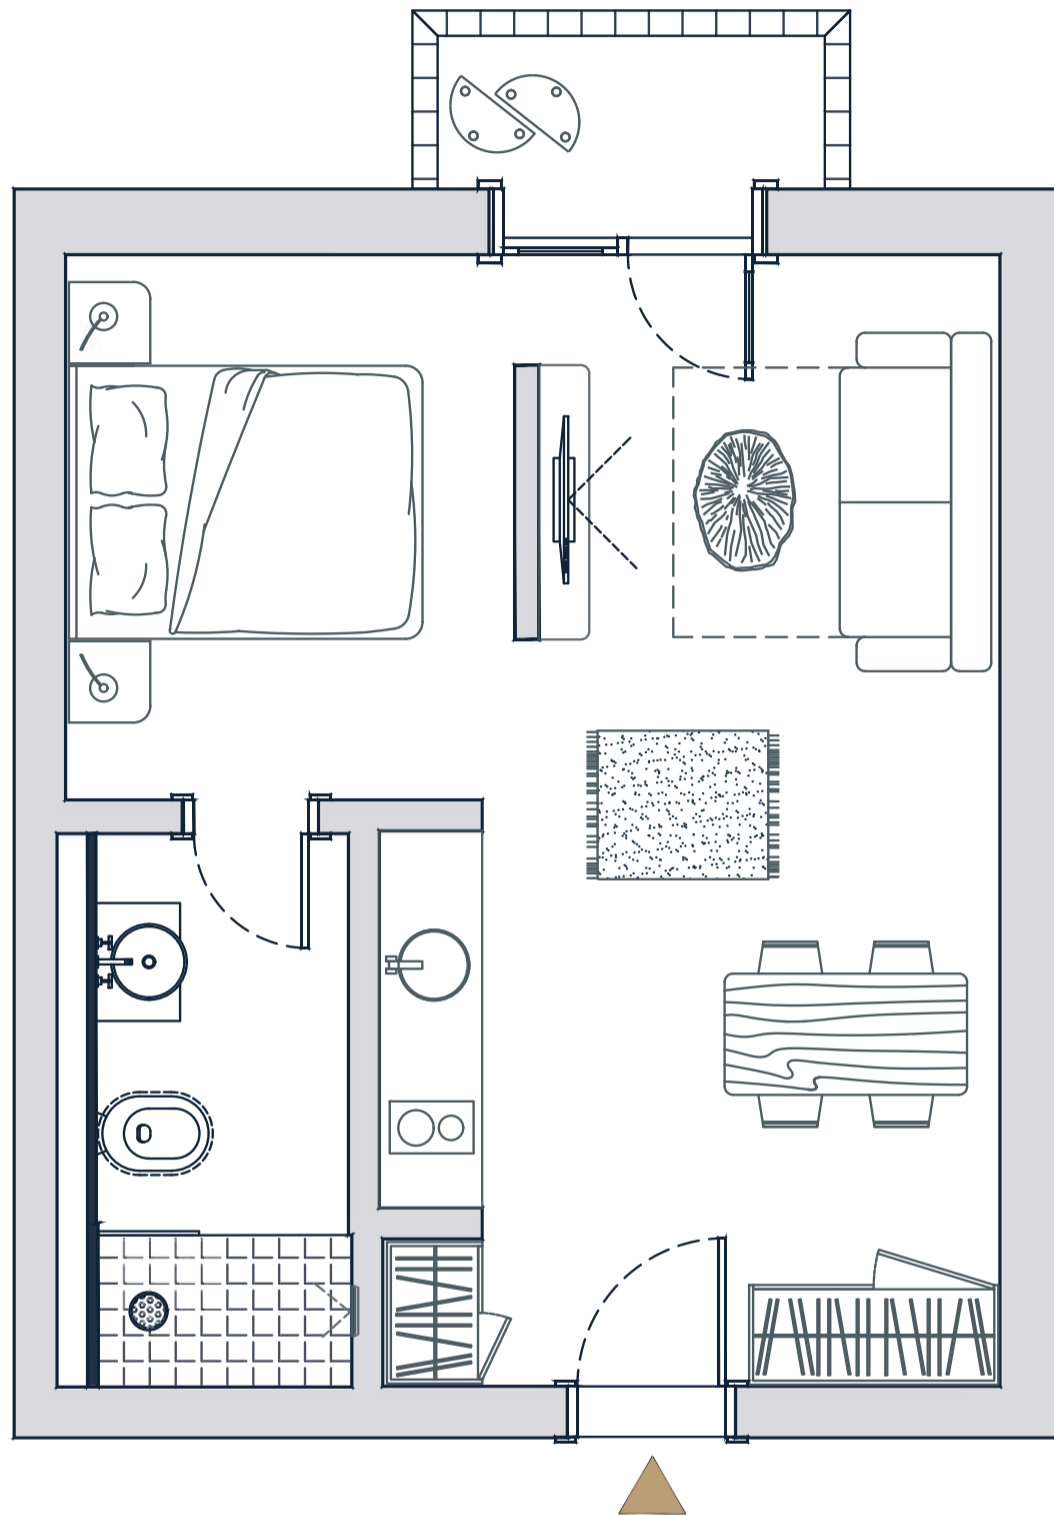

S3-36
32.66m²

-  Elevators
-  Available
-  Unavailable

K16
PEAK

TYPOLOGIES

TYPE B

AVAILABLE UNITS
1

TOTAL SIZE
35.87m²

DESCRIPTION