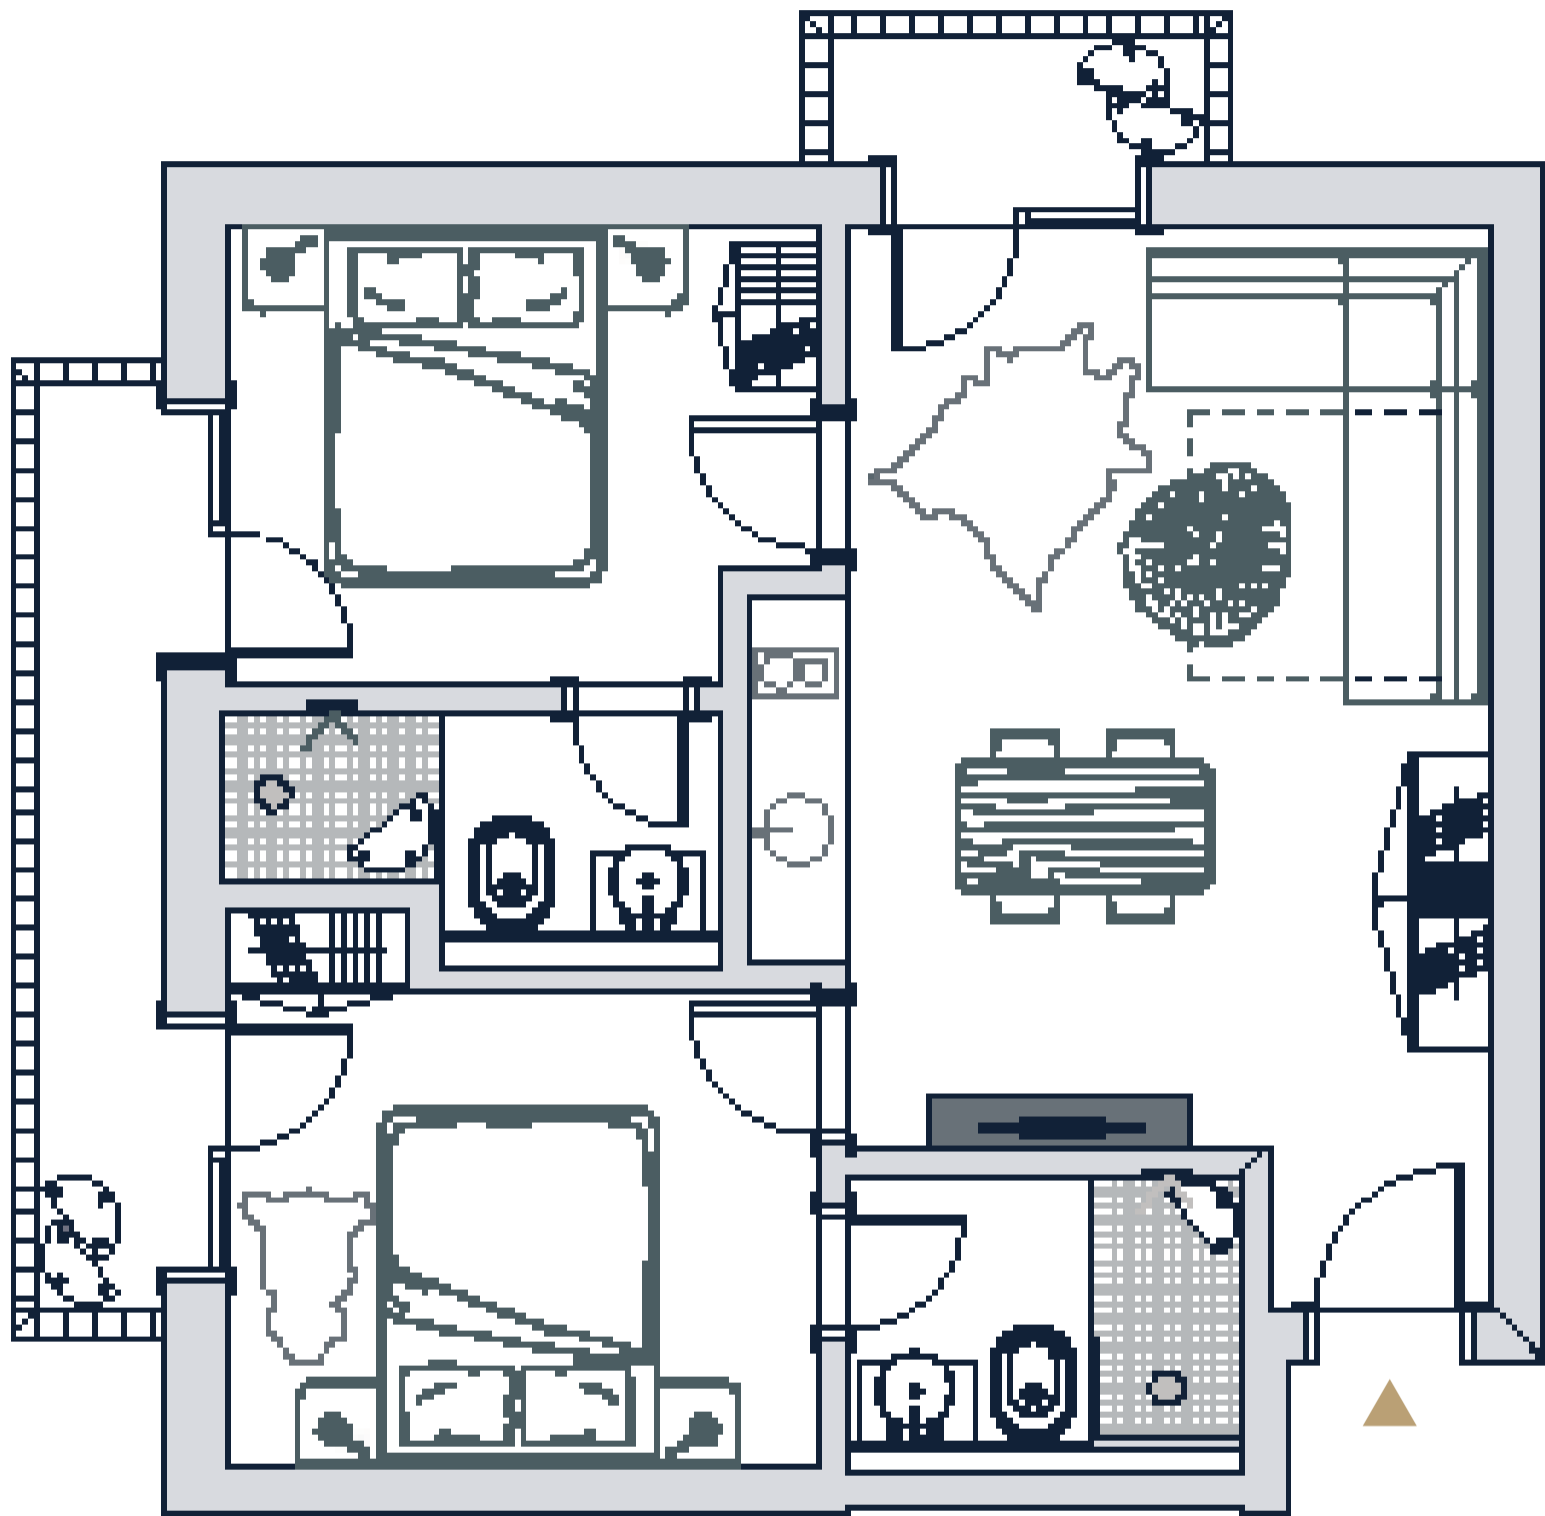

TYPE G

NUMBER OF UNITS
1

TOTAL SIZE
58.55m²

DESCRIPTION

Room	Size
Living room	24.57m²
Bedroom	9.55m²
Bathroom	3.62m²
Bedroom	10.96m²
Bathroom	3.81m²
Terrace	4.29m²
Terrace	1.75m²