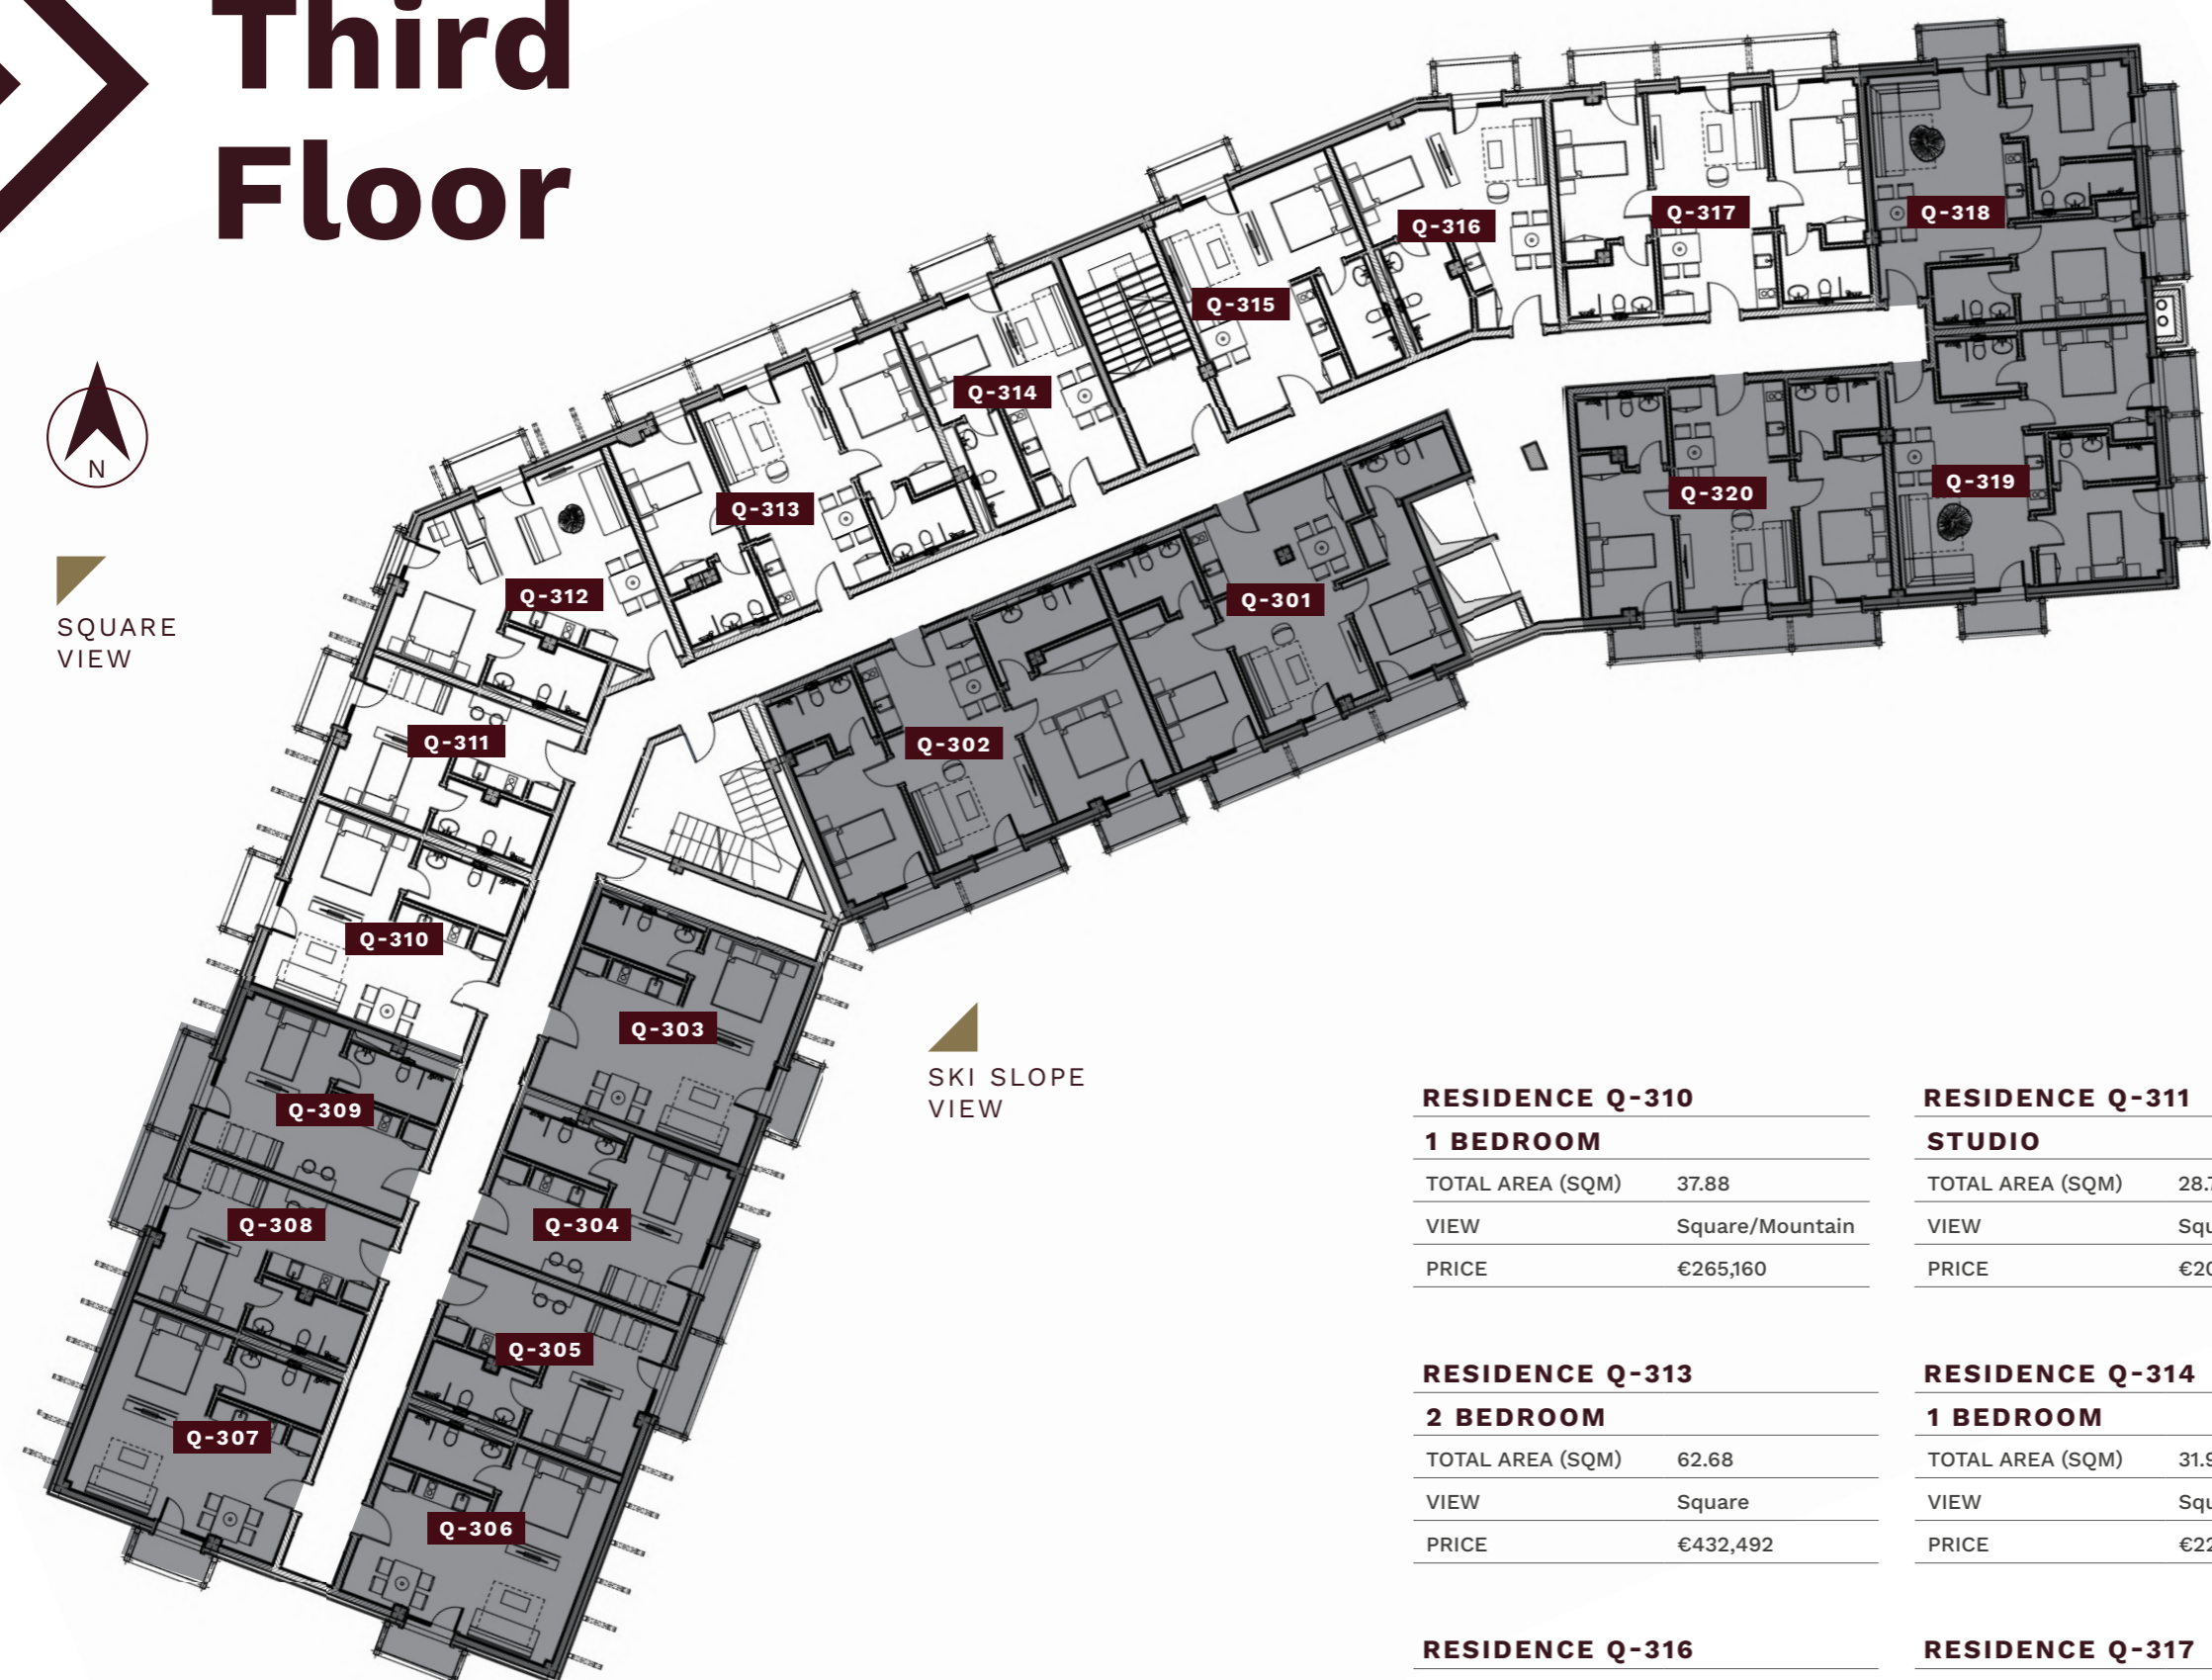

RESIDENCE Q-210

1 BEDROOM

TOTAL AREA (SQM)	37.88
VIEW	Square/Mountain
PRICE	€253,796

RESIDENCE Q-215

1 BEDROOM

TOTAL AREA (SQM)	36.73
VIEW	Square
PRICE	€246,091

RESIDENCE Q-211

STUDIO

TOTAL AREA (SQM)	28.71
VIEW	Square/Mountain
PRICE	€198,099

RESIDENCE Q-216

1 BEDROOM

TOTAL AREA (SQM)	35.34
VIEW	Partial Ski Slope
PRICE	€236,778

Third Floor

SQUARE VIEW

SKI SLOPE VIEW

RESIDENCE Q-310	
1 BEDROOM	
TOTAL AREA (SQM)	37.88
VIEW	Square/Mountain
PRICE	€265,160

RESIDENCE Q-311	
STUDIO	
TOTAL AREA (SQM)	28.71
VIEW	Square/Mountain
PRICE	€200,970

RESIDENCE Q-312	
1 BEDROOM	
TOTAL AREA (SQM)	43.51
VIEW	Square/Mountain
PRICE	€304,570

RESIDENCE Q-313	
2 BEDROOM	
TOTAL AREA (SQM)	62.68
VIEW	Square
PRICE	€432,492